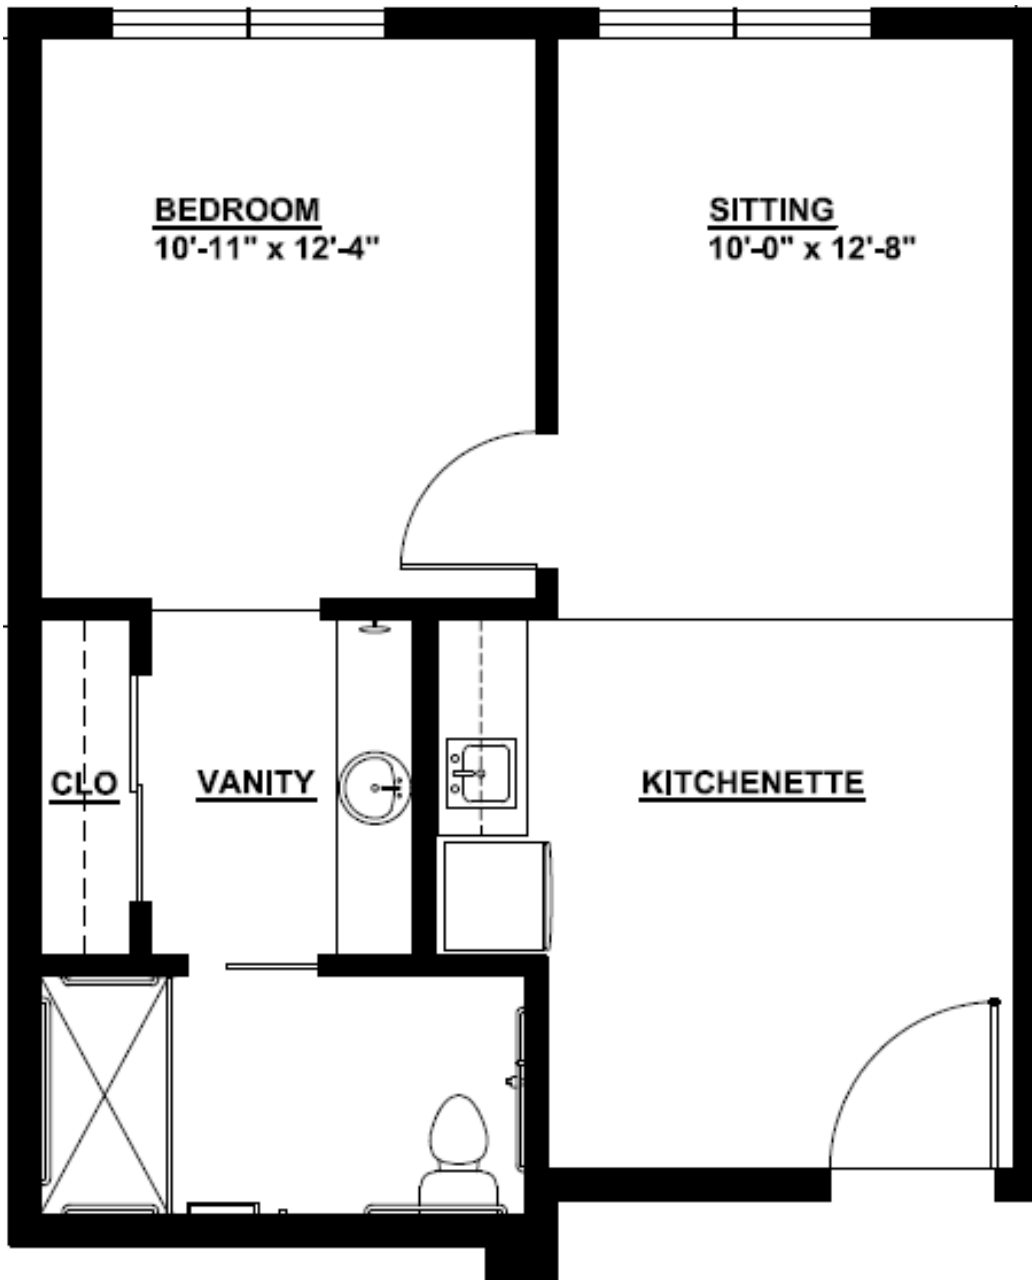

Assisted Living
One Bedroom – 567-688 square feet

SCHEDULE A TOUR TODAY & EXPERIENCE THE OAKLEIGH DIFFERENCE!
586-997-8090 | info@oakleighmacomb.com | www.oakleighmacomb.com
49880 Hayes Road Macomb, MI 48044