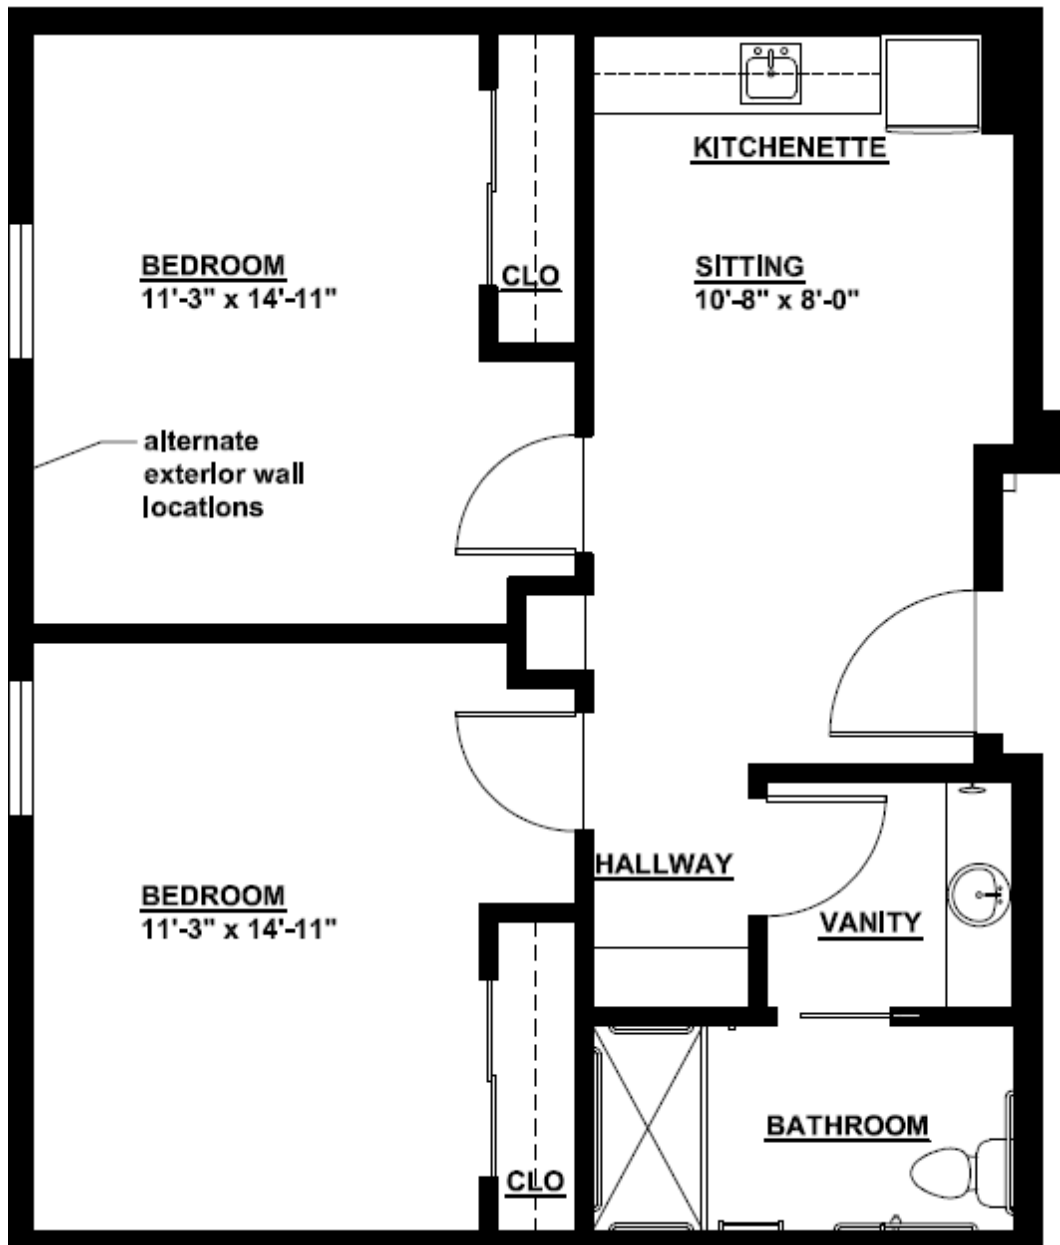

Assisted Living
Two Bedroom – 777-832 square feet

SCHEDULE A TOUR TODAY & EXPERIENCE THE OAKLEIGH DIFFERENCE!
586-997-8090 | info@oakleighmacomb.com | www.oakleighmacomb.com
49880 Hayes Road Macomb, MI 48044