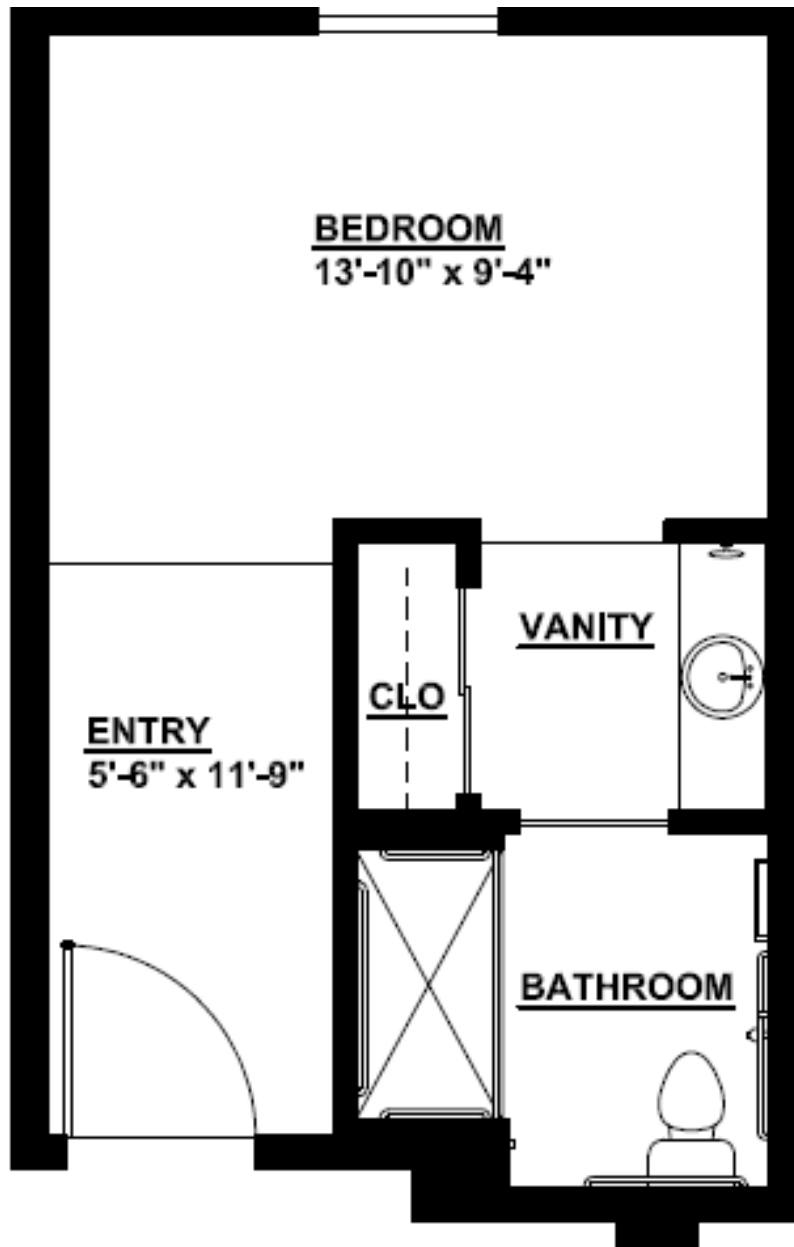

Memory Care
Private Apartment – 307-321 square feet

SCHEDULE A TOUR TODAY & EXPERIENCE THE OAKLEIGH DIFFERENCE!
586-997-8090 | info@oakleighmacomb.com | www.oakleighmacomb.com
49880 Hayes Road Macomb, MI 48044