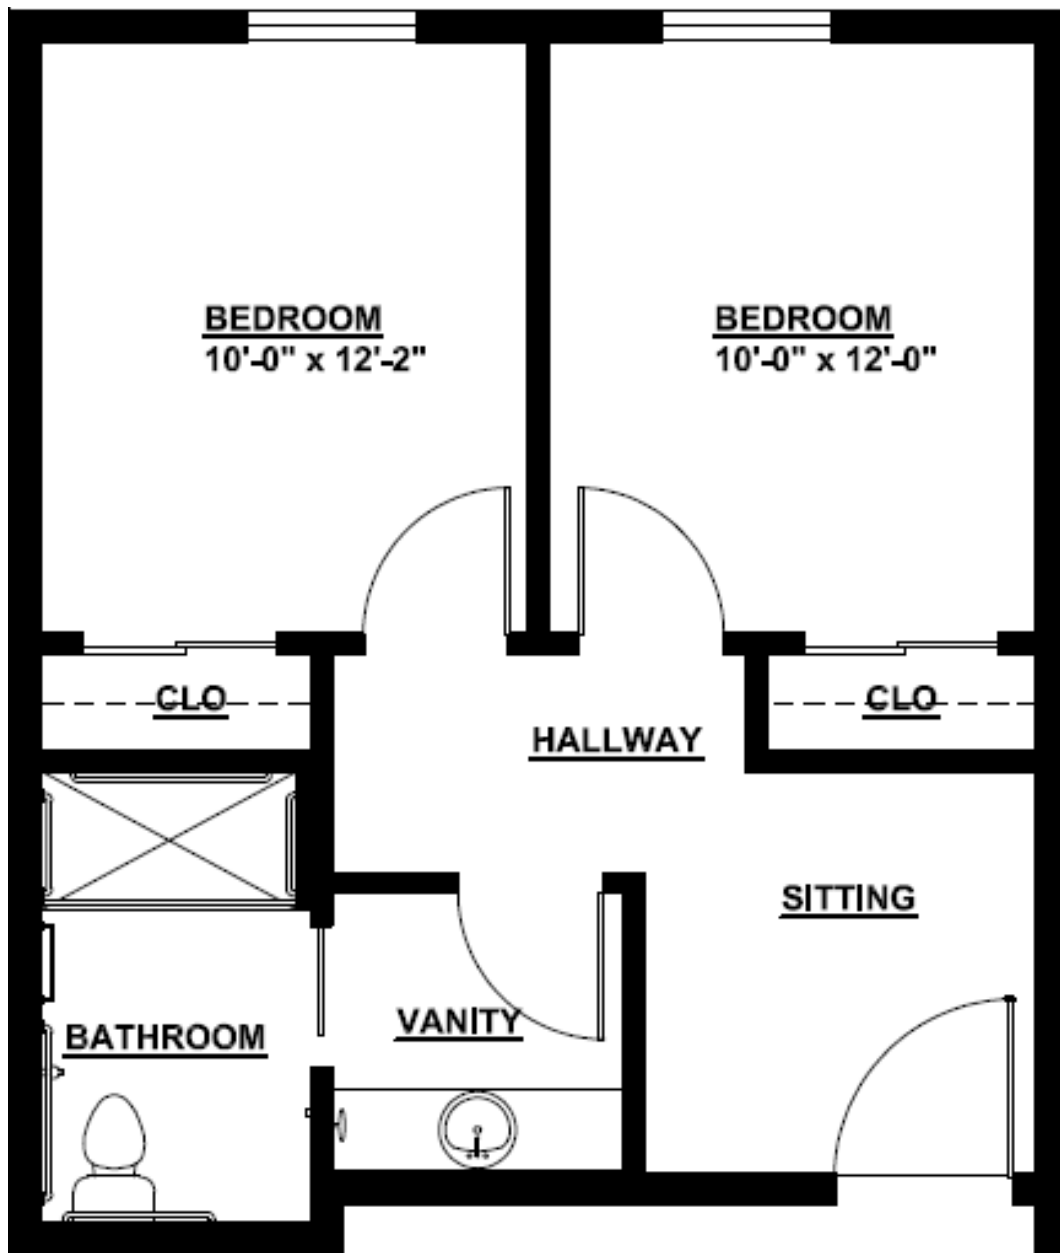

Memory Care
Two Bedroom Apartment – 481-532 square feet

SCHEDULE A TOUR TODAY & EXPERIENCE THE OAKLEIGH DIFFERENCE!
586-997-8090 | info@oakleighmacomb.com | www.oakleighmacomb.com
49880 Hayes Road Macomb, MI 48044